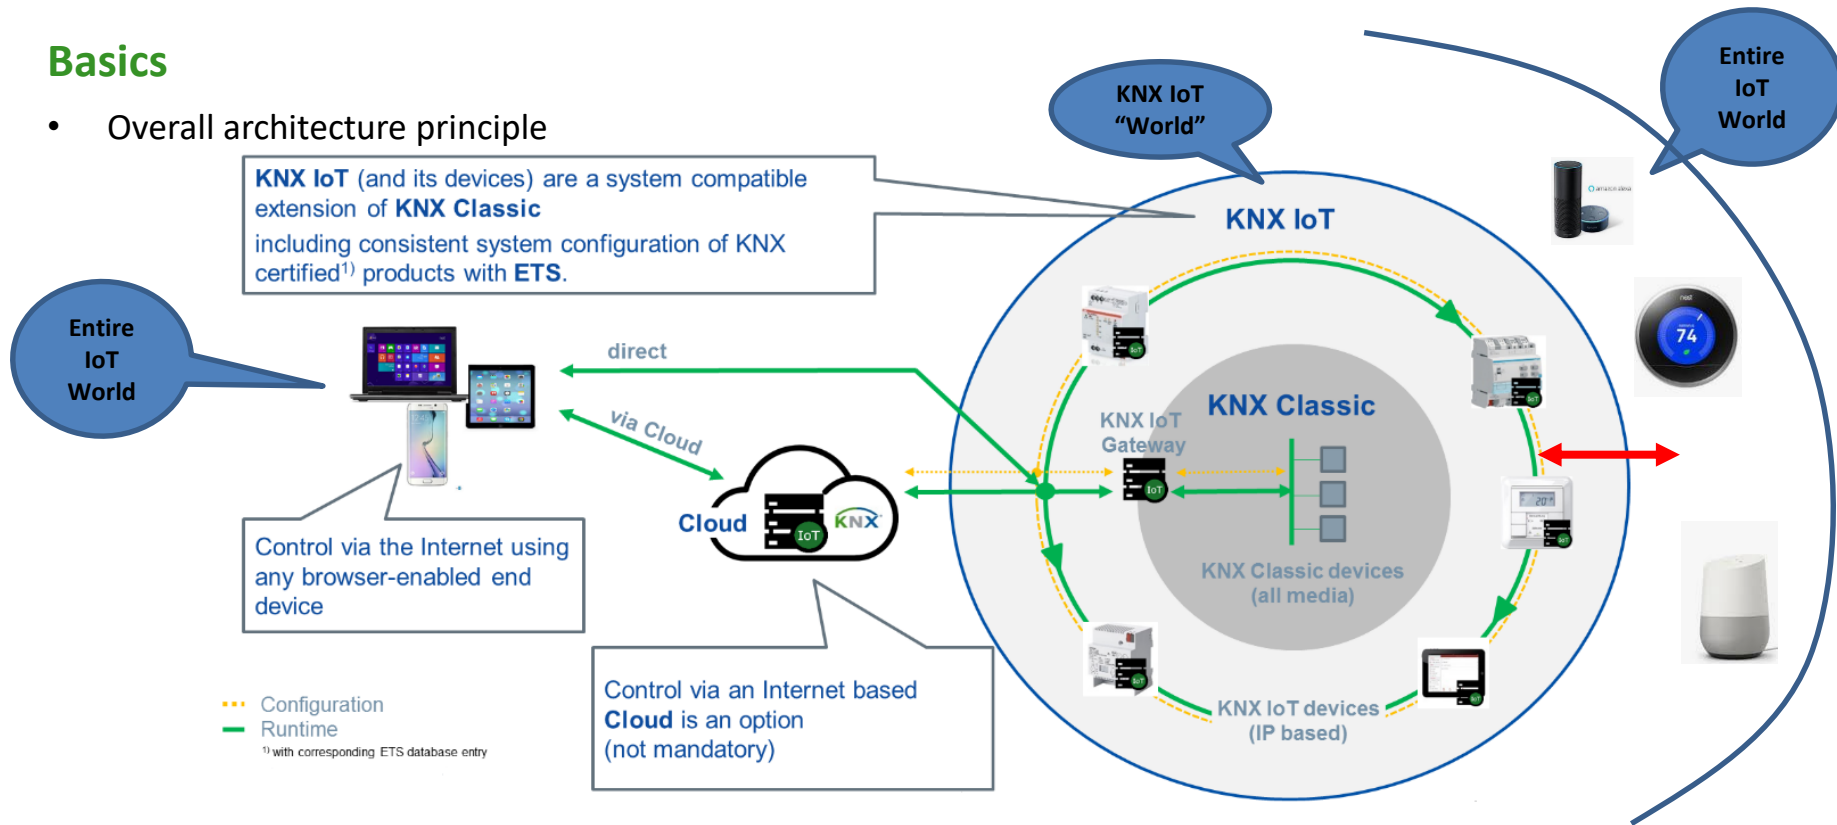

## KNX - IoT

# KNX IoT Principles

## KNX IoT more details

- KNX IP devices no longer have to sit behind a KNX IP Gateway and be based on KNX TP/RF to be part of an IP network
- KNX IoT devices fully “sit” on IP and communicate on IP
- KNX IoT devices talk the IP protocol that is not defined by KNX (including security mechanisms) however semantic, proven/certified interoperability and tool access remain main assets of KNX.
- TP and RF and all KNX specific media are complemented by new IP based network solutions like e.g. Ethernet, WiFi and Thread (wireless)