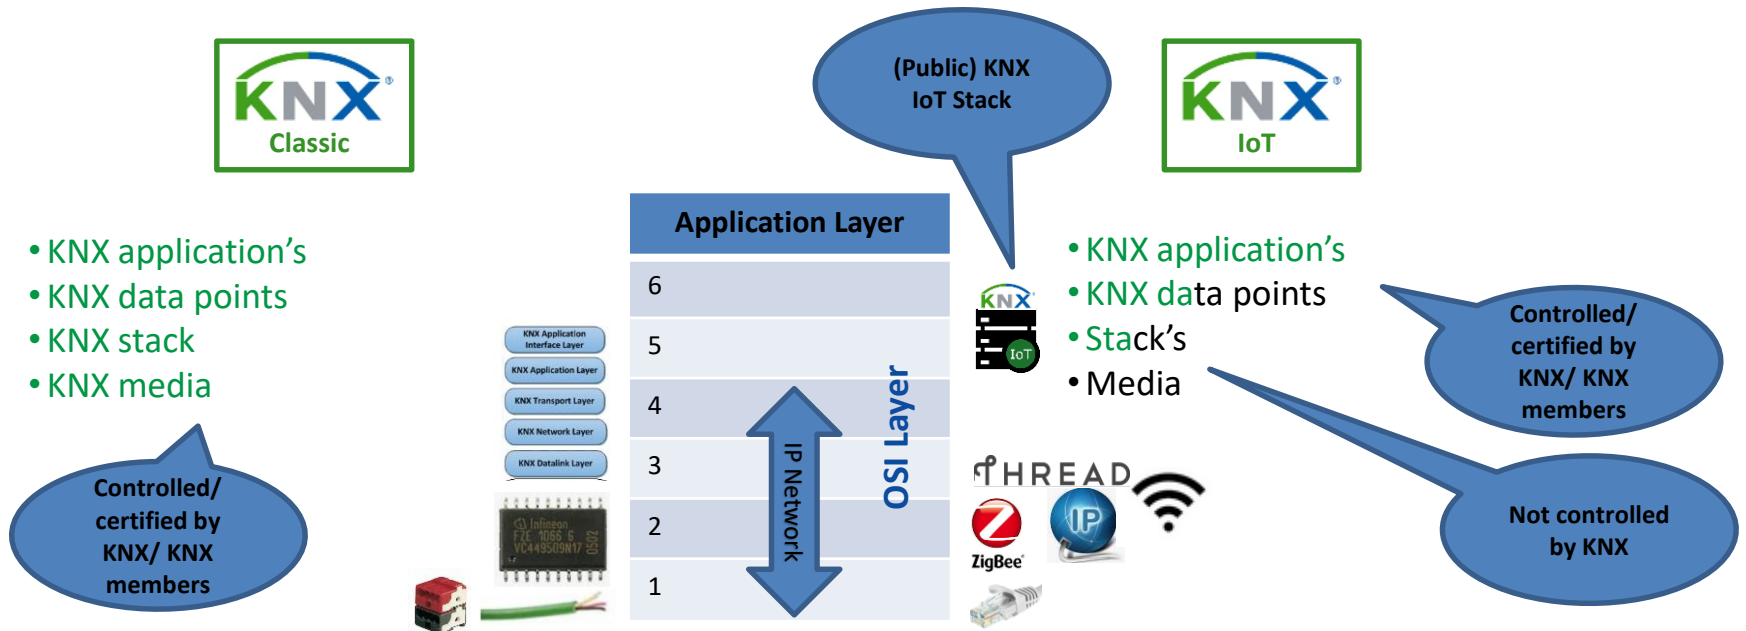

## Basics

- Overall architecture principle

## KNX IoT more details

- KNX IP devices no longer have to sit behind a KNX IP Gateway and be based on KNX TP/RF to be part of an IP network
- KNX IoT devices fully “sit” on IP and communicate on IP
- KNX IoT devices talk the IP protocol that is not defined by KNX (including security mechanisms) however semantic, proven/certified interoperability and tool access remain main assets of KNX.
- TP and RF and all KNX specific media are complemented by new IP based network solutions like e.g. Ethernet, WiFi and Thread (wireless)

# KNX IoT Principles

## System #1

- Important principles we will keep also in KNX IoT → interoperability, backward compatibility, ETS.