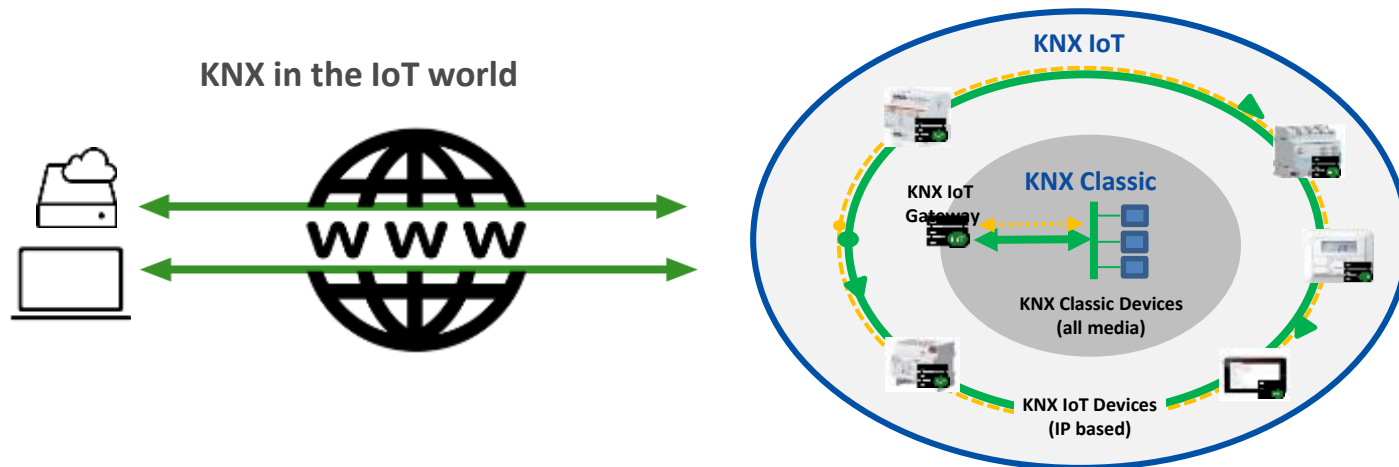

## KNX - IoT

# KNX IoT Principles

## KNX IoT more details

- KNX IP devices no longer have to sit behind a KNX IP Gateway and be based on KNX TP/RF to be part of an IP network
- KNX IoT devices fully “sit” on IP and communicate on IP
- KNX IoT devices talk the IP protocol that is not defined by KNX (including security mechanisms) however semantic, proven/certified interoperability and tool access remain main assets of KNX.
- TP and RF and all KNX specific media are complemented by new IP based network solutions like e.g. Ethernet, WiFi and Thread (wireless)