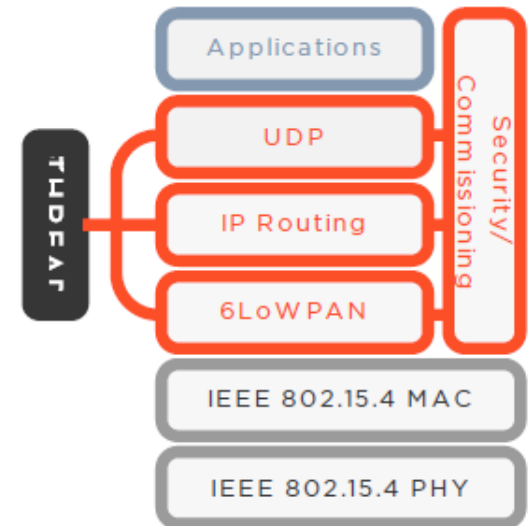

# KNX IoT Principles

## System #1

- Important principles we will keep also in KNX IoT → interoperability, backward compatibility, ETS.

# THREAD GROUP | What is Thread?

A low power, secure and Internet-based mesh networking technology for IoT products.

- Built on proven, widely available and supported technologies
  - Uses IPv6 (6LoWPAN)
  - Runs on existing 802.15.4 silicon from multiple providers
- Legacy-free design with updated architecture
  - Designed with a new security architecture to make it simple and secure to add and remove products
  - Supports 250+ products per network
  - Designed for very low power operation

## Thread RF